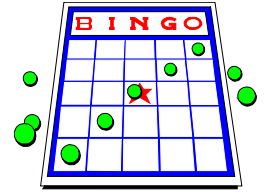

# Welcome to the Greater Waldorf Jaycees Bingo

Bingo on Sunday & Tuesday Nights  
Early Birds at 6:45 p.m.  
Regular Games at 7:15 p.m.

## Admission

- PACKAGE \$20.00  
8 cards for 15 regular games and 4 cards for five special games
- EXTRA BOOKS \$5.00 (REGULAR or SPECIALS)

## Games not included in your Admission Package

- Early Birds - \$3.00 per package of 10 games. Played for \$50.00 and you qualify for the first money ball drawing!
- Pot-of-Gold - \$2.00 per pack of regular games. Minimum prize for Pot-of-Gold is \$500. No "N's" will be used for the Pot-of-Gold number.
- U-Pick-Em - \$1.00 & \$2.00. Win up to \$1,000.00 by picking your own numbers.
- 50/50 Game - \$1.00. This is a Double Bingo game.
- Jr. Jackpot - \$1.00. Picture Frame for \$600 in 41 numbers and \$300 guaranteed.
- Coverall - \$1.00. This is a 4 part game with the conclusion being the coverall for \$1,000 in 51 numbers and \$500 guaranteed.